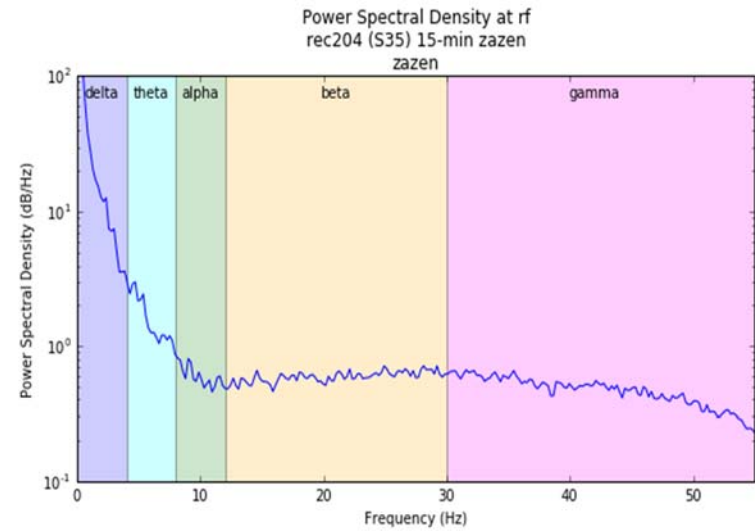

Meditation after Sesshin by S35

Radar chart of Mean Absolute Band Power

Power Spectral Density vs. Frequency

Spectrogram of Frequency vs. Time