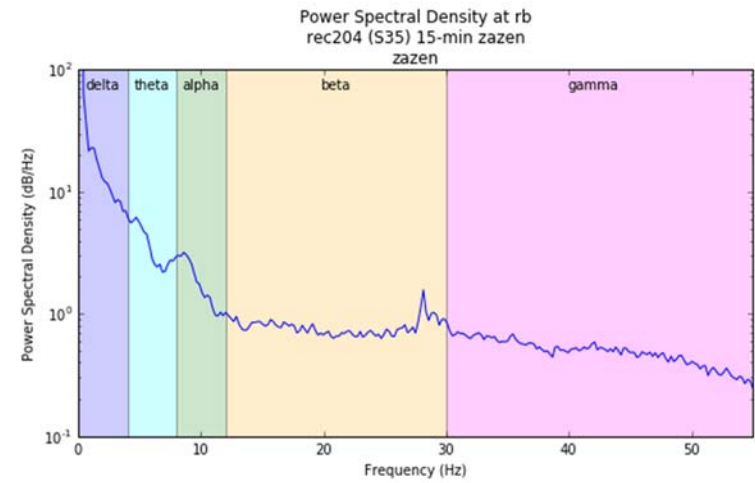

Meditation after Sesshin by S35

Radar chart of Mean Absolute Band Power

Power Spectral Density vs. Frequency

Spectrogram of Frequency vs. Time