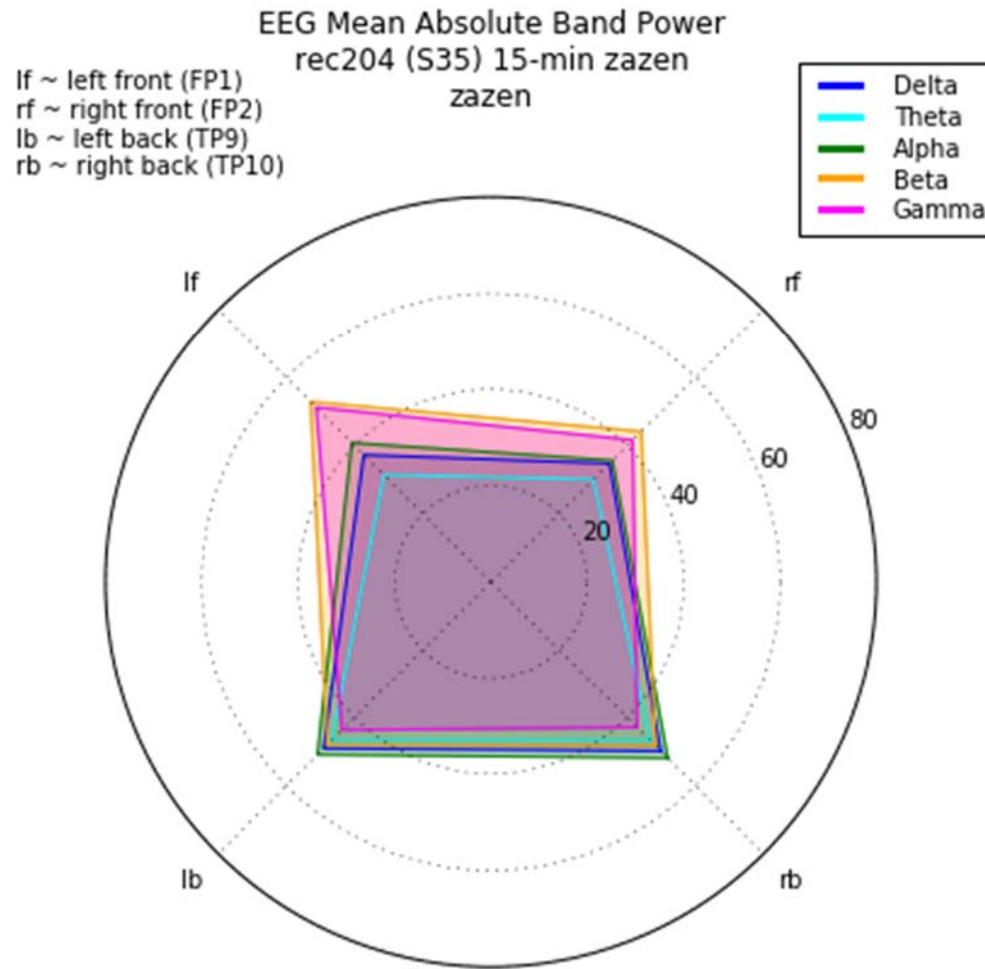

Meditation after Sesshin by S35

Radar chart of Mean Absolute Band Power

Power Spectral Density vs. Frequency

Spectrogram of Frequency vs. Time