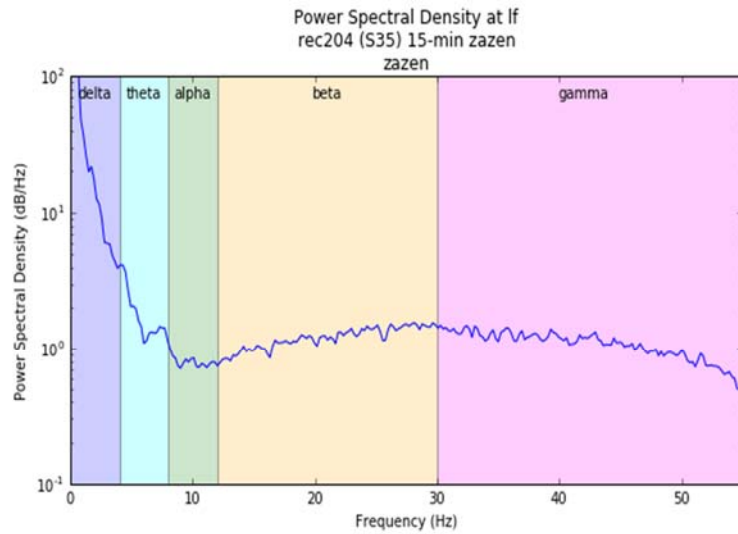

Meditation after Sesshin by S35

Radar chart of Mean Absolute Band Power

Power Spectral Density vs. Frequency

Spectrogram of Frequency vs. Time