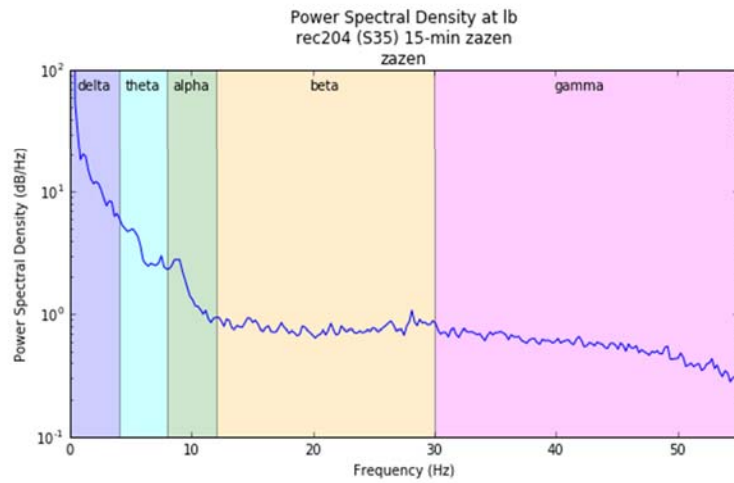

Meditation after Sesshin by S35

Radar chart of Mean Absolute Band Power

Power Spectral Density vs. Frequency

Spectrogram of Frequency vs. Time