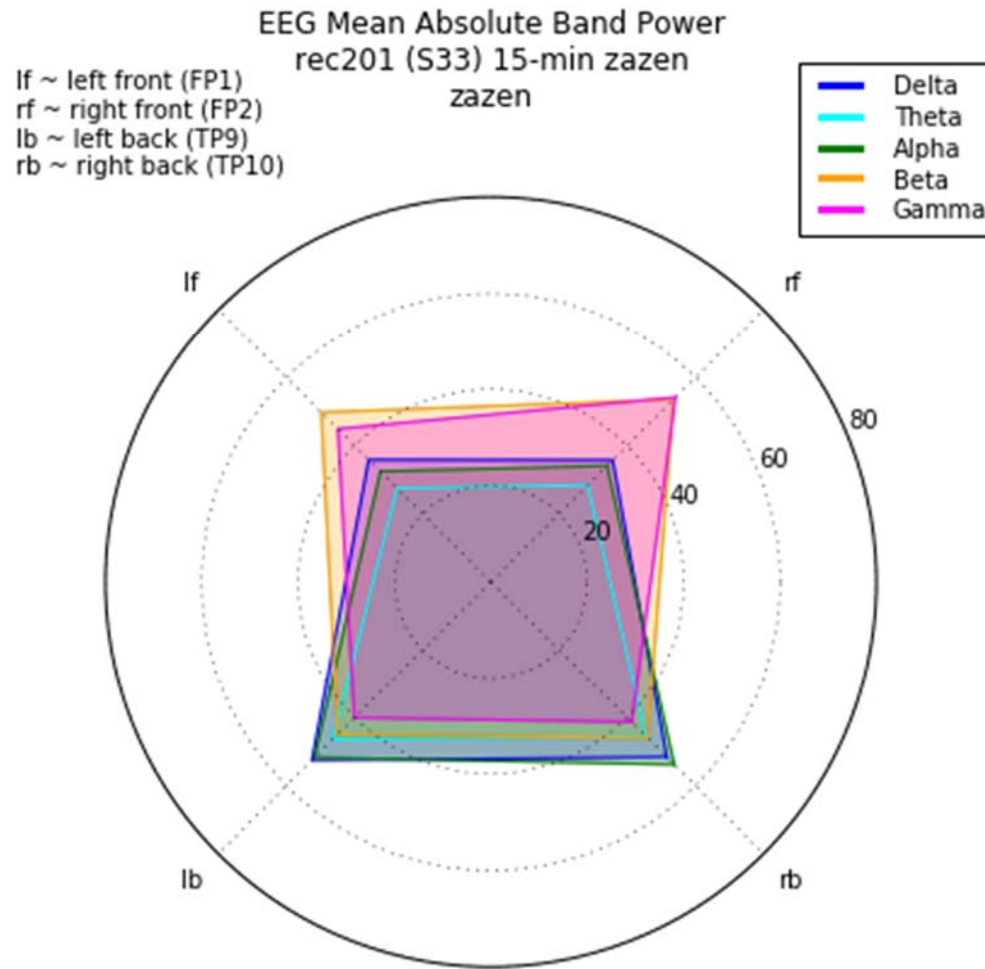

# Meditation after Sesshin by S33

Radar chart of Mean Absolute Band Power

## Power Spectral Density vs. Frequency

## Spectrogram of Frequency vs. Time