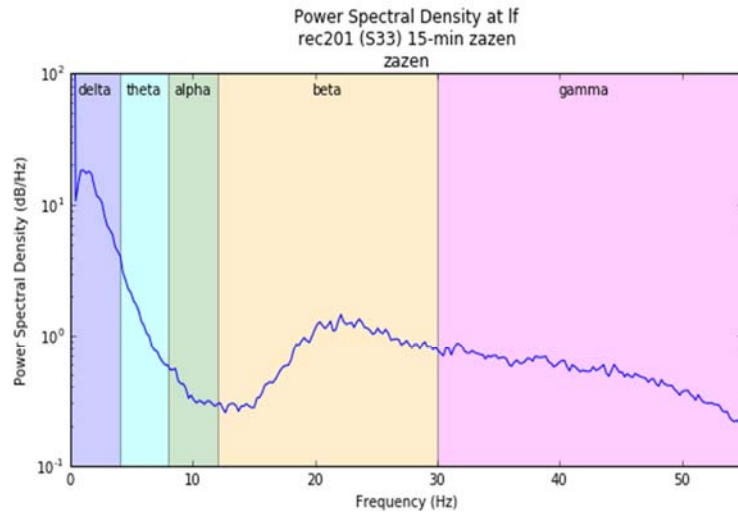

# Meditation after Sesshin by S33

Radar chart of Mean Absolute Band Power

## Power Spectral Density vs. Frequency

## Spectrogram of Frequency vs. Time