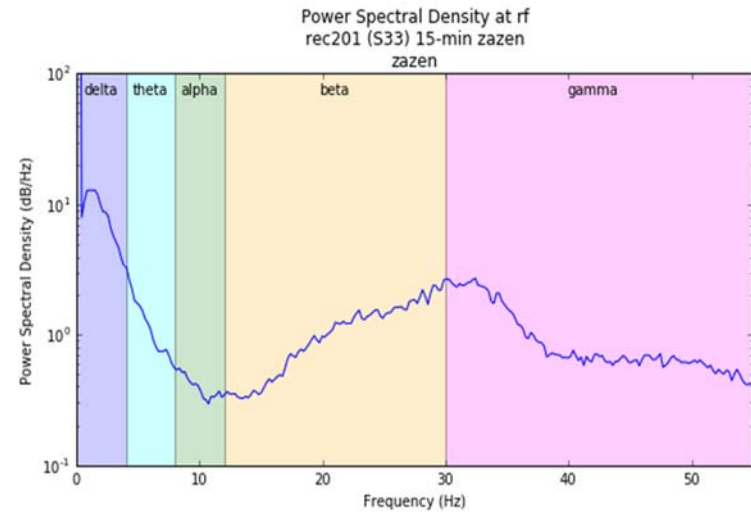

# Meditation after Sesshin by S33

Radar chart of Mean Absolute Band Power

## Power Spectral Density vs. Frequency

## Spectrogram of Frequency vs. Time