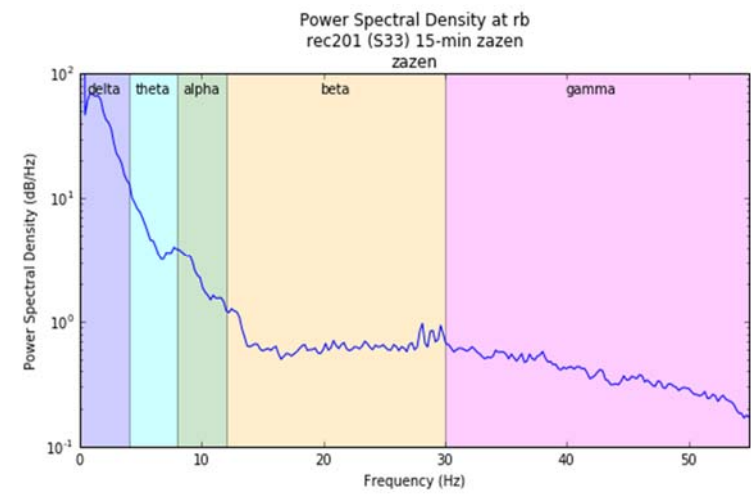

# Meditation after Sesshin by S33

Radar chart of Mean Absolute Band Power

## Power Spectral Density vs. Frequency

## Spectrogram of Frequency vs. Time