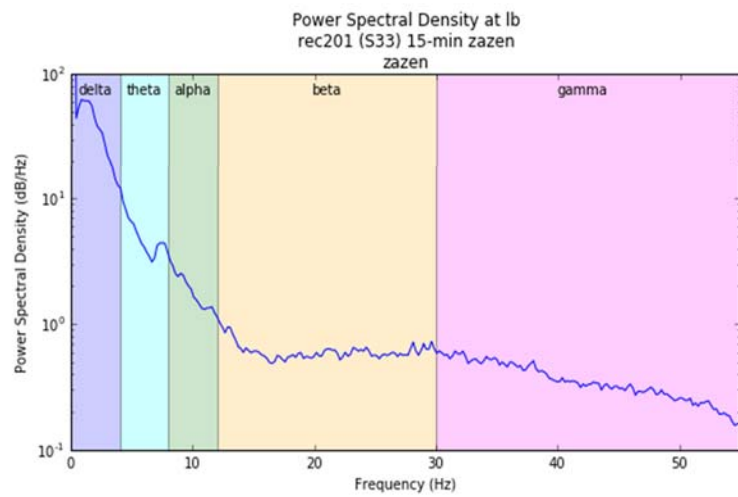

# Meditation after Sesshin by S33

Radar chart of Mean Absolute Band Power

## Power Spectral Density vs. Frequency

## Spectrogram of Frequency vs. Time