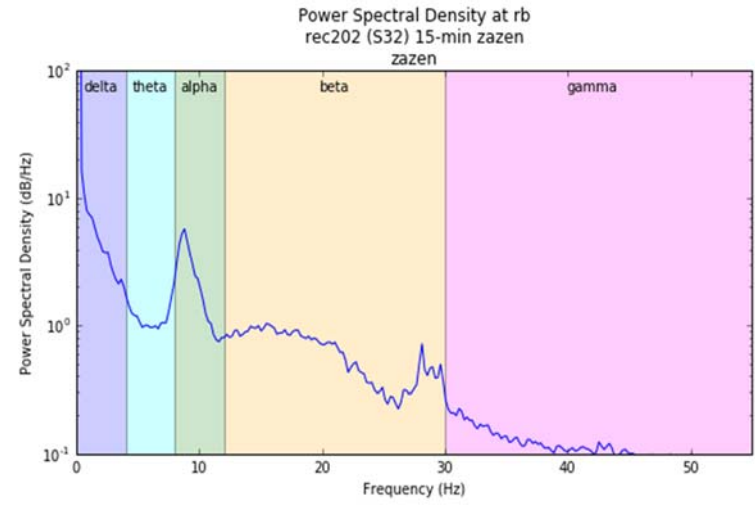

Meditation after Sesshin by S32

Radar chart of Mean Absolute Band Power

Power Spectral Density vs. Frequency

Spectrogram of Frequency vs. Time