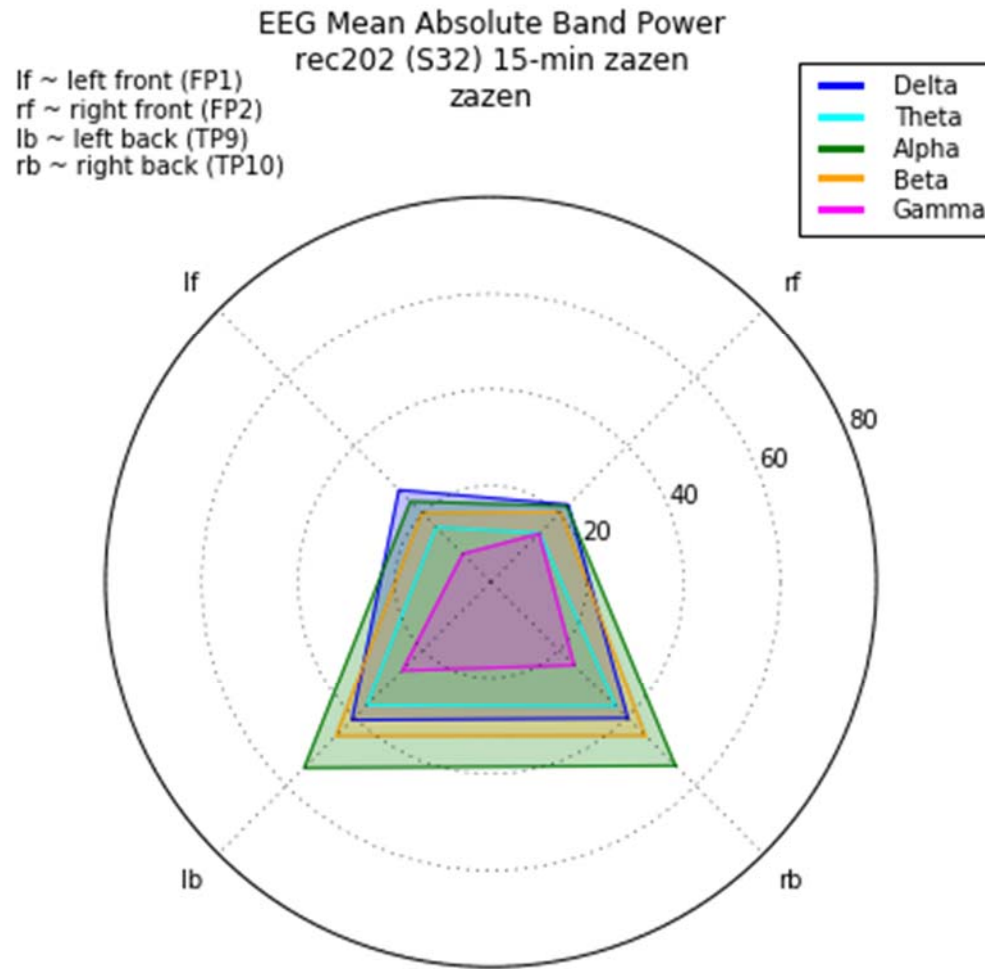

Meditation after Sesshin by S32

Radar chart of Mean Absolute Band Power

Power Spectral Density vs. Frequency

Spectrogram of Frequency vs. Time