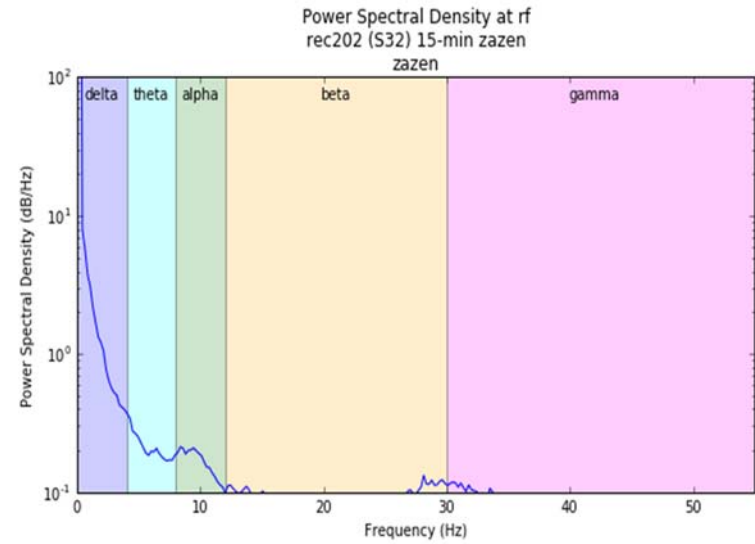

Meditation after Sesshin by S32

Radar chart of Mean Absolute Band Power

Power Spectral Density vs. Frequency

Spectrogram of Frequency vs. Time