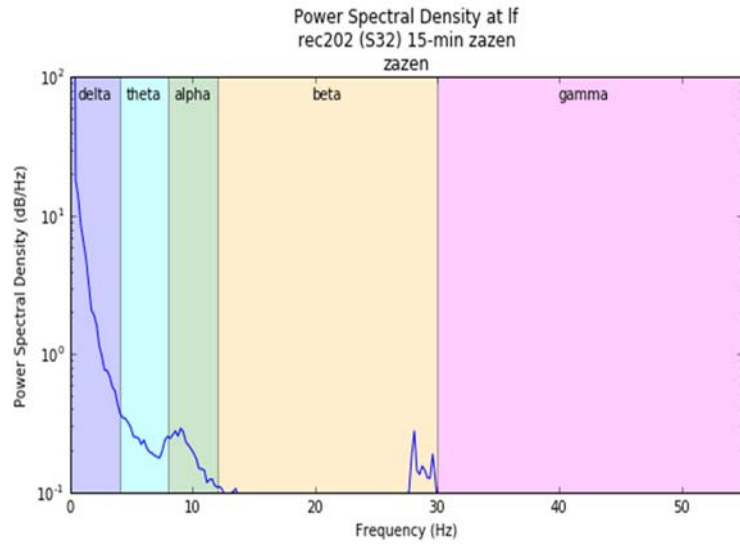

Meditation after Sesshin by S32

Radar chart of Mean Absolute Band Power

Power Spectral Density vs. Frequency

Spectrogram of Frequency vs. Time