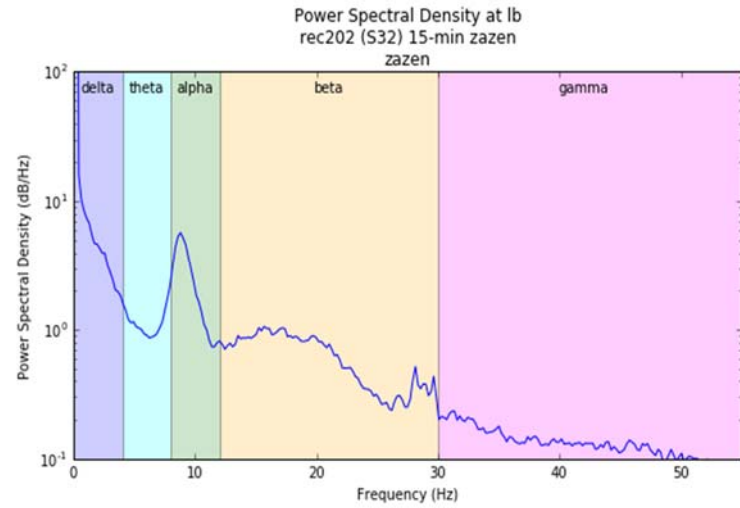

Meditation after Sesshin by S32

Radar chart of Mean Absolute Band Power

Power Spectral Density vs. Frequency

Spectrogram of Frequency vs. Time