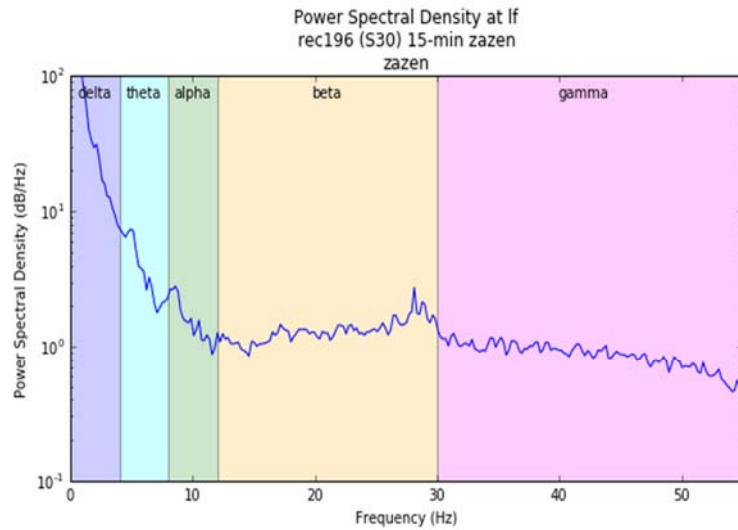

Meditation after Sesshin by S30

Radar chart of Mean Absolute Band Power

Power Spectral Density vs. Frequency

Spectrogram of Frequency vs. Time