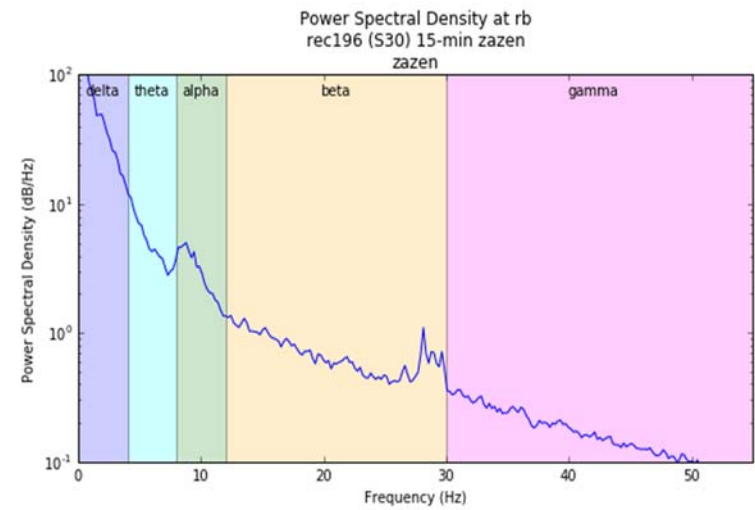

Meditation after Sesshin by S30

Radar chart of Mean Absolute Band Power

Power Spectral Density vs. Frequency

Spectrogram of Frequency vs. Time