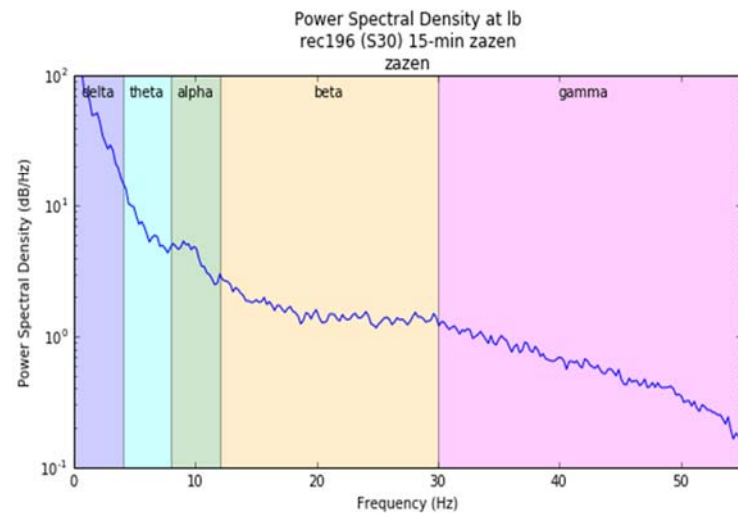

Meditation after Sesshin by S30

Radar chart of Mean Absolute Band Power

Power Spectral Density vs. Frequency

Spectrogram of Frequency vs. Time