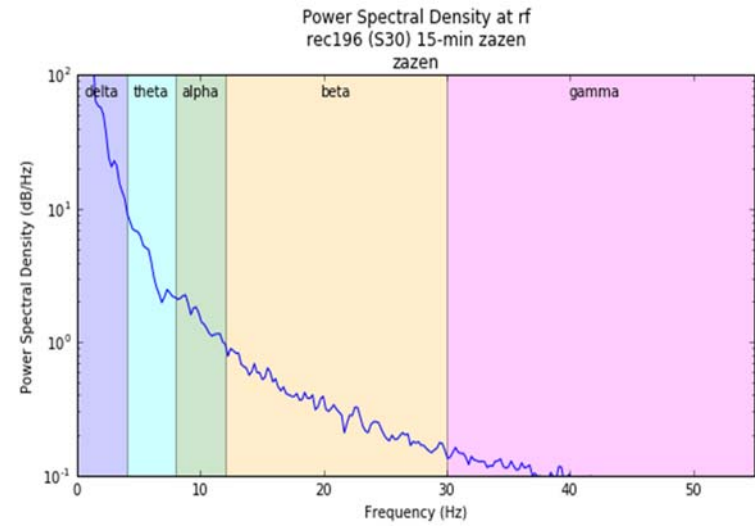

Meditation after Sesshin by S30

Radar chart of Mean Absolute Band Power

Power Spectral Density vs. Frequency

Spectrogram of Frequency vs. Time