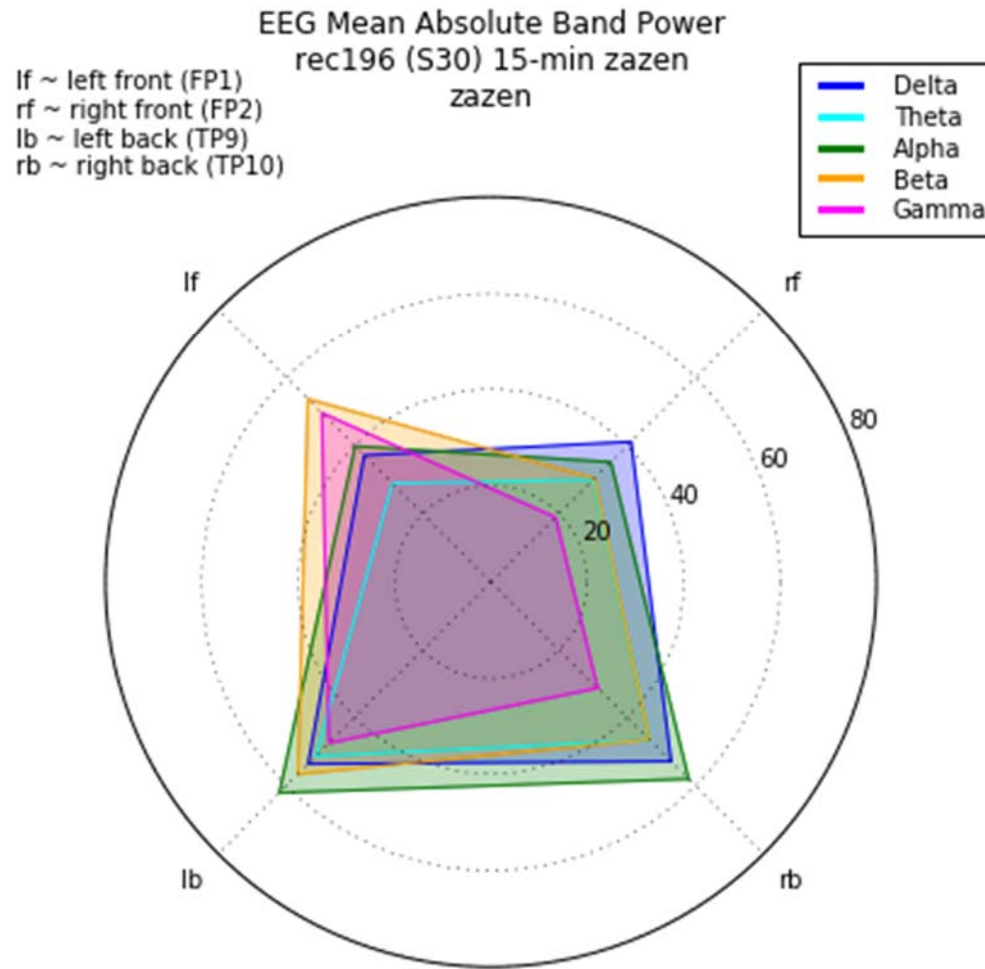

Meditation after Sesshin by S30

Radar chart of Mean Absolute Band Power

Power Spectral Density vs. Frequency

Spectrogram of Frequency vs. Time