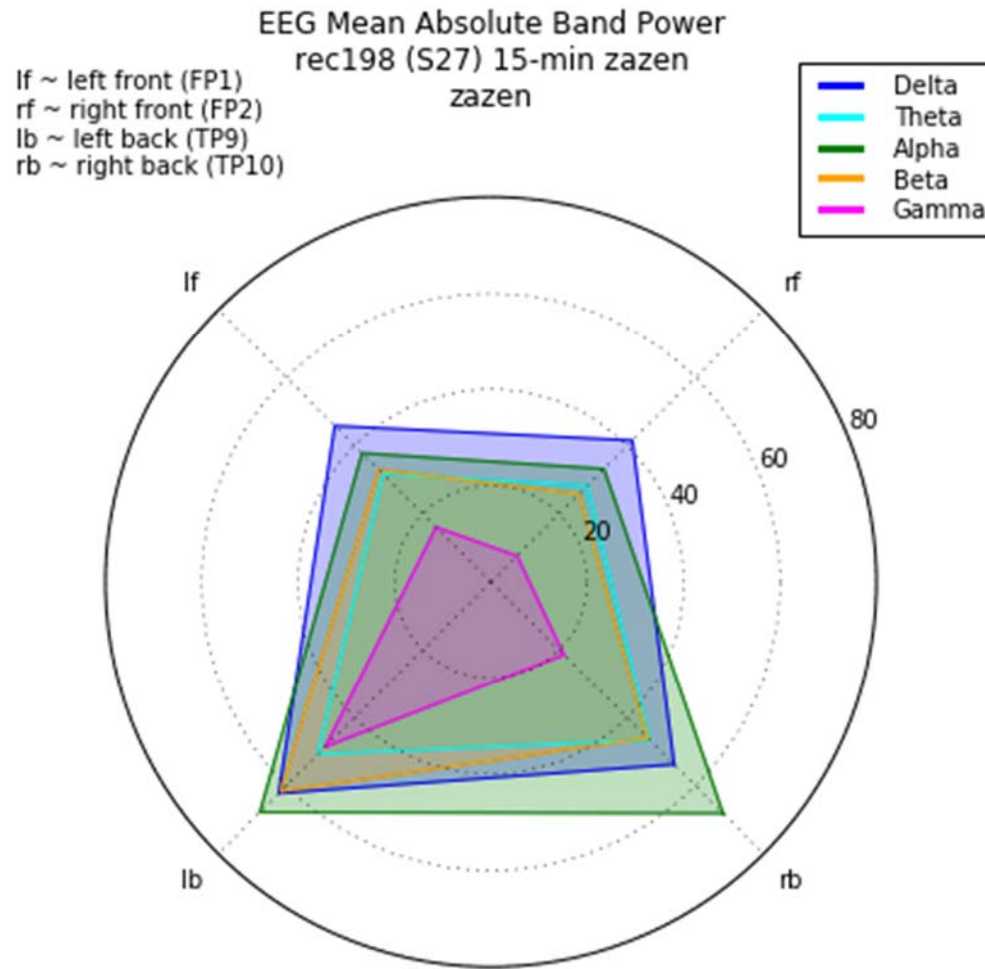

Meditation after Sesshin by S27

Radar chart of Mean Absolute Band Power

Power Spectral Density vs. Frequency

Spectrogram of Frequency vs. Time