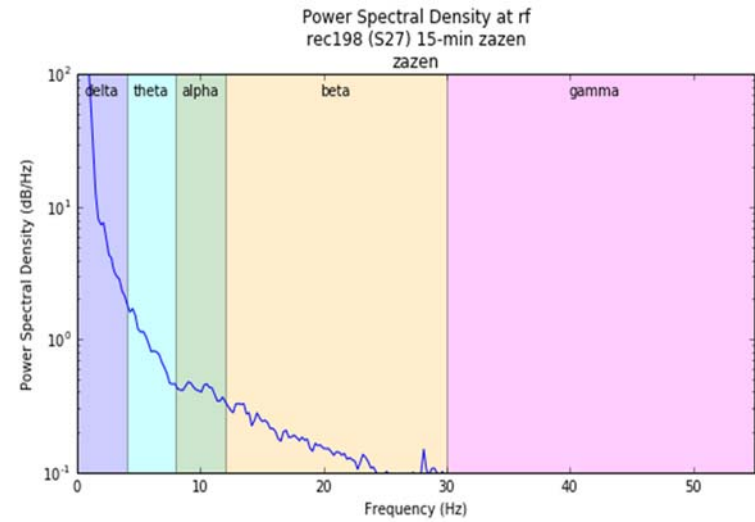

Meditation after Sesshin by S27

Radar chart of Mean Absolute Band Power

Power Spectral Density vs. Frequency

Spectrogram of Frequency vs. Time