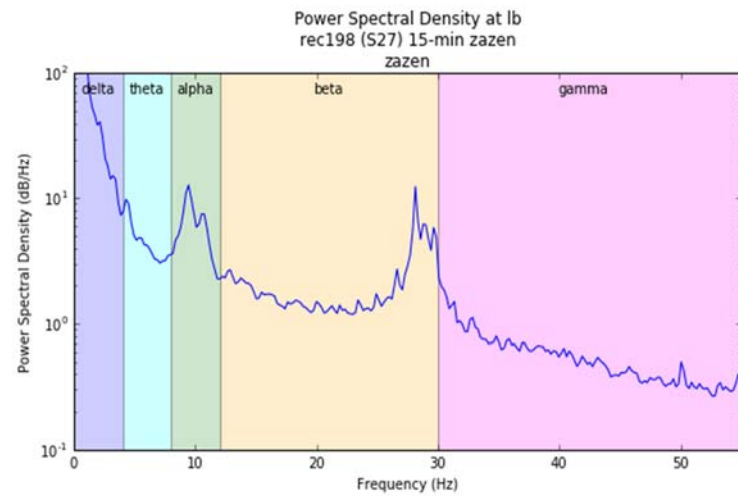

Meditation after Sesshin by S27

Radar chart of Mean Absolute Band Power

Power Spectral Density vs. Frequency

Spectrogram of Frequency vs. Time