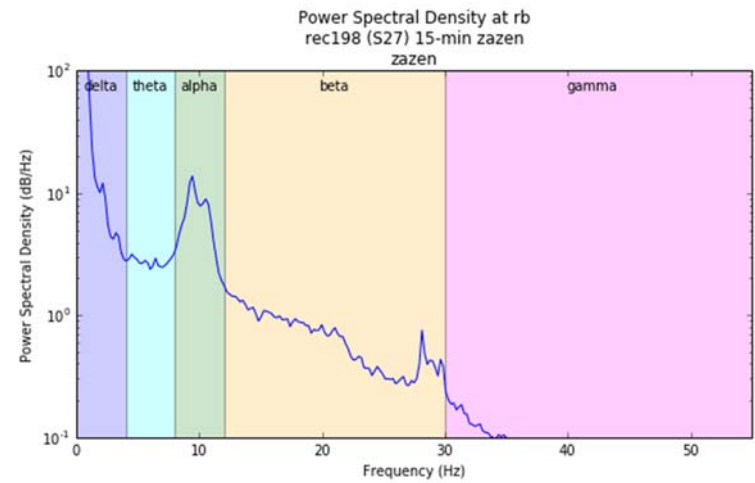

Meditation after Sesshin by S27

Radar chart of Mean Absolute Band Power

Power Spectral Density vs. Frequency

Spectrogram of Frequency vs. Time