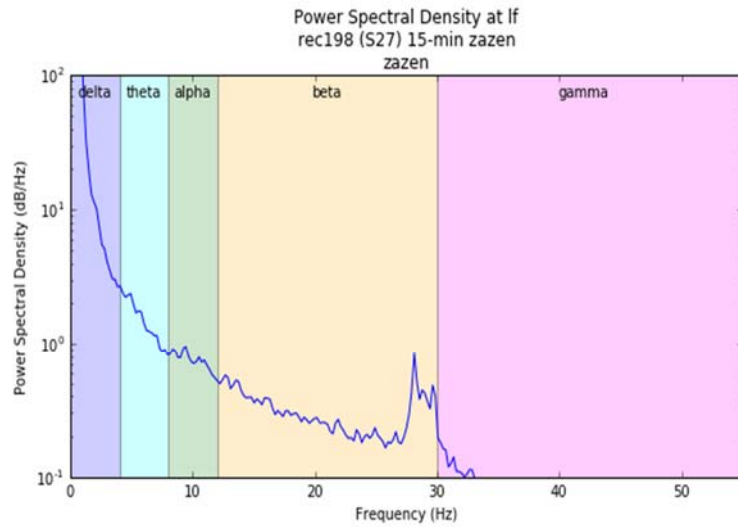

Meditation after Sesshin by S27

Radar chart of Mean Absolute Band Power

Power Spectral Density vs. Frequency

Spectrogram of Frequency vs. Time