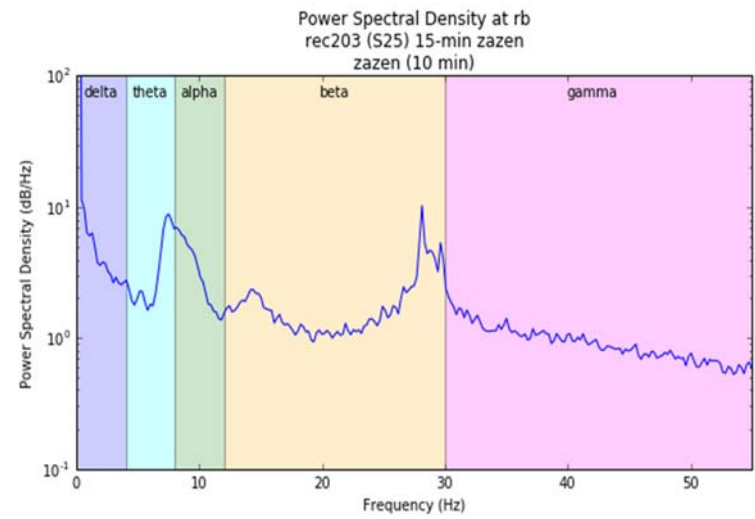

Meditation after Sesshin by S25

Radar chart of Mean Absolute Band Power

Power Spectral Density vs. Frequency

Spectrogram of Frequency vs. Time