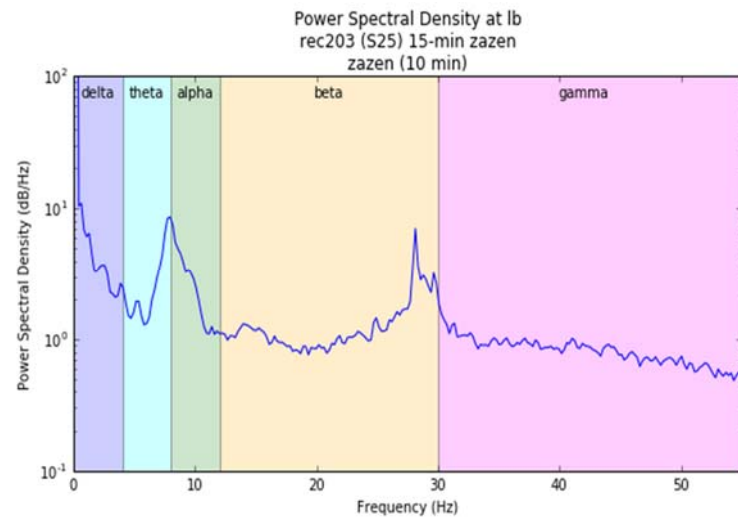

Meditation after Sesshin by S25

Radar chart of Mean Absolute Band Power

Power Spectral Density vs. Frequency

Spectrogram of Frequency vs. Time