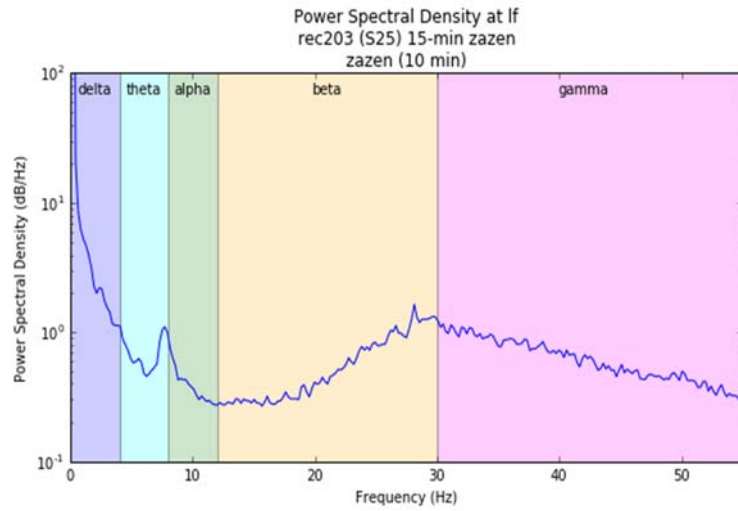

Meditation after Sesshin by S25

Radar chart of Mean Absolute Band Power

Power Spectral Density vs. Frequency

Spectrogram of Frequency vs. Time