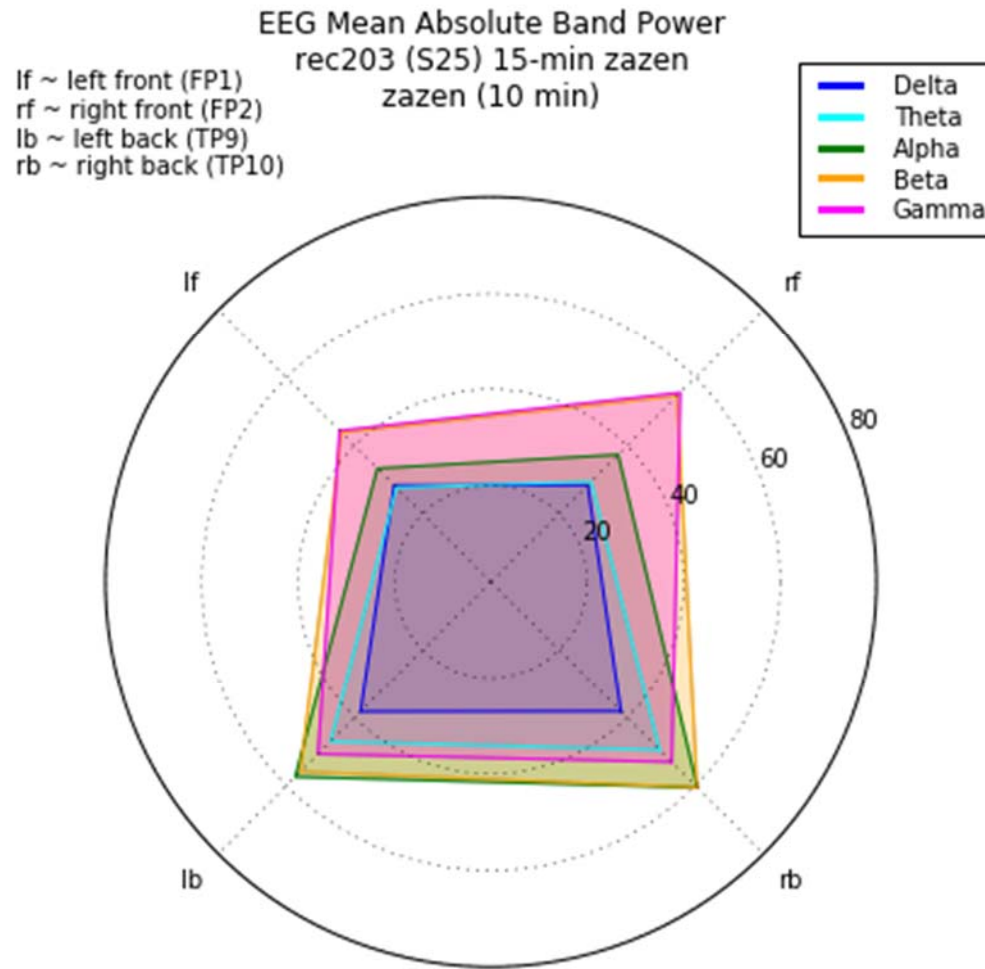

Meditation after Sesshin by S25

Radar chart of Mean Absolute Band Power

Power Spectral Density vs. Frequency

Spectrogram of Frequency vs. Time