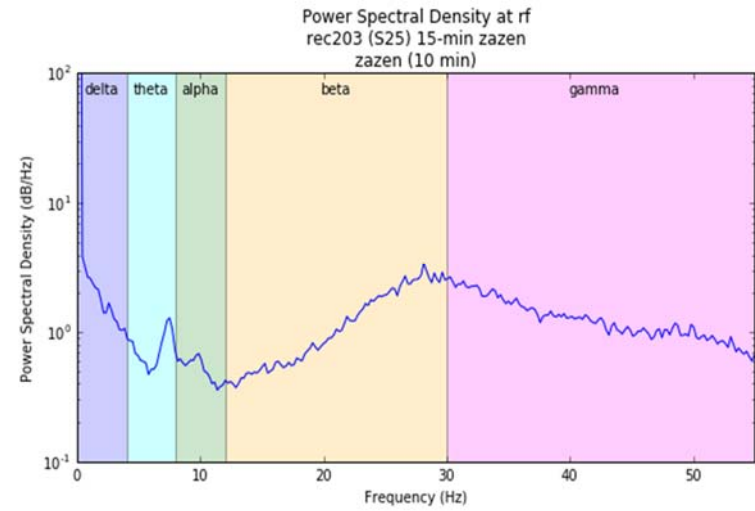

Meditation after Sesshin by S25

Radar chart of Mean Absolute Band Power

Power Spectral Density vs. Frequency

Spectrogram of Frequency vs. Time