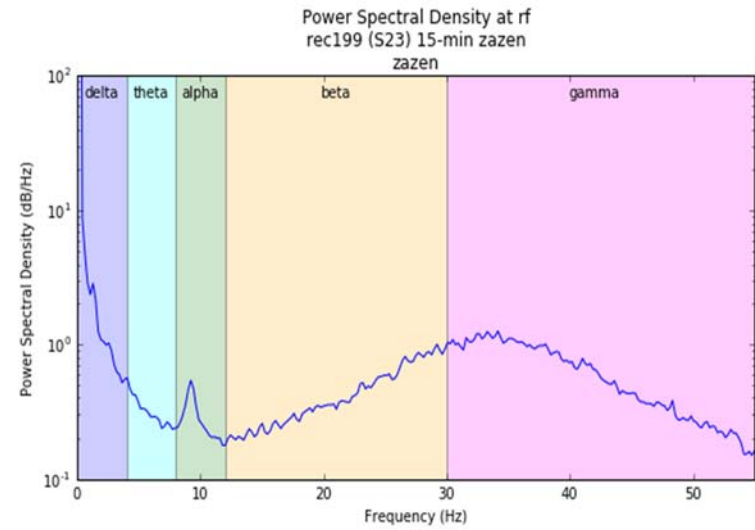

Meditation after Sesshin by S23

Radar chart of Mean Absolute Band Power

Power Spectral Density vs. Frequency

Spectrogram of Frequency vs. Time