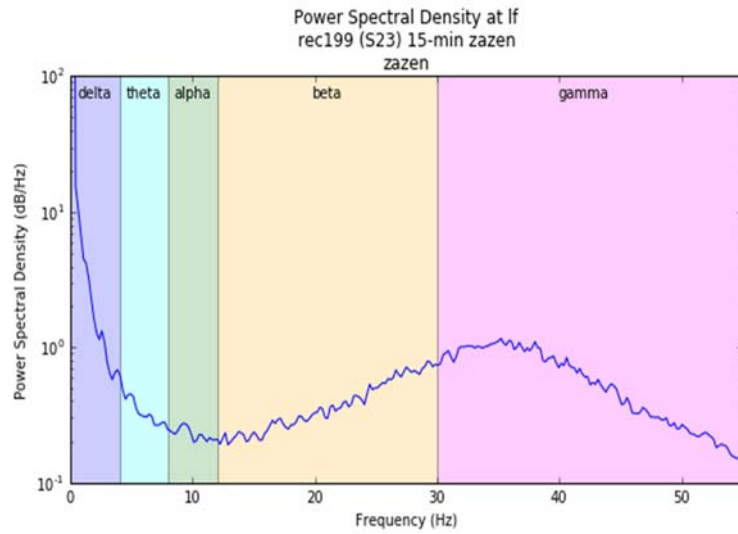

Meditation after Sesshin by S23

Radar chart of Mean Absolute Band Power

Power Spectral Density vs. Frequency

Spectrogram of Frequency vs. Time