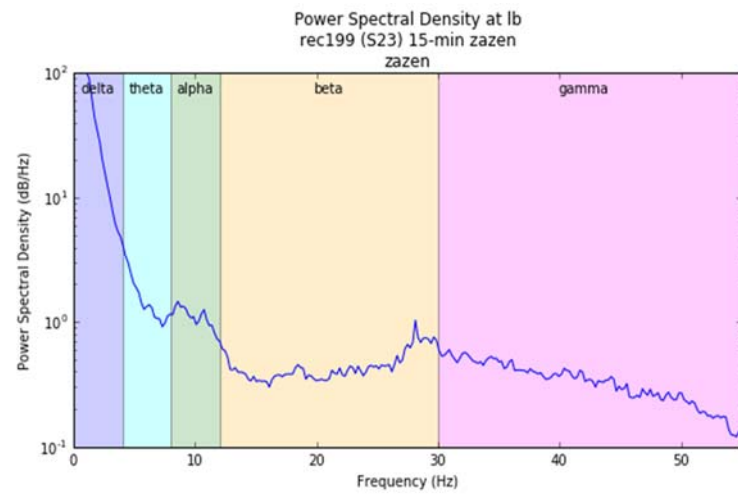

Meditation after Sesshin by S23

Radar chart of Mean Absolute Band Power

Power Spectral Density vs. Frequency

Spectrogram of Frequency vs. Time