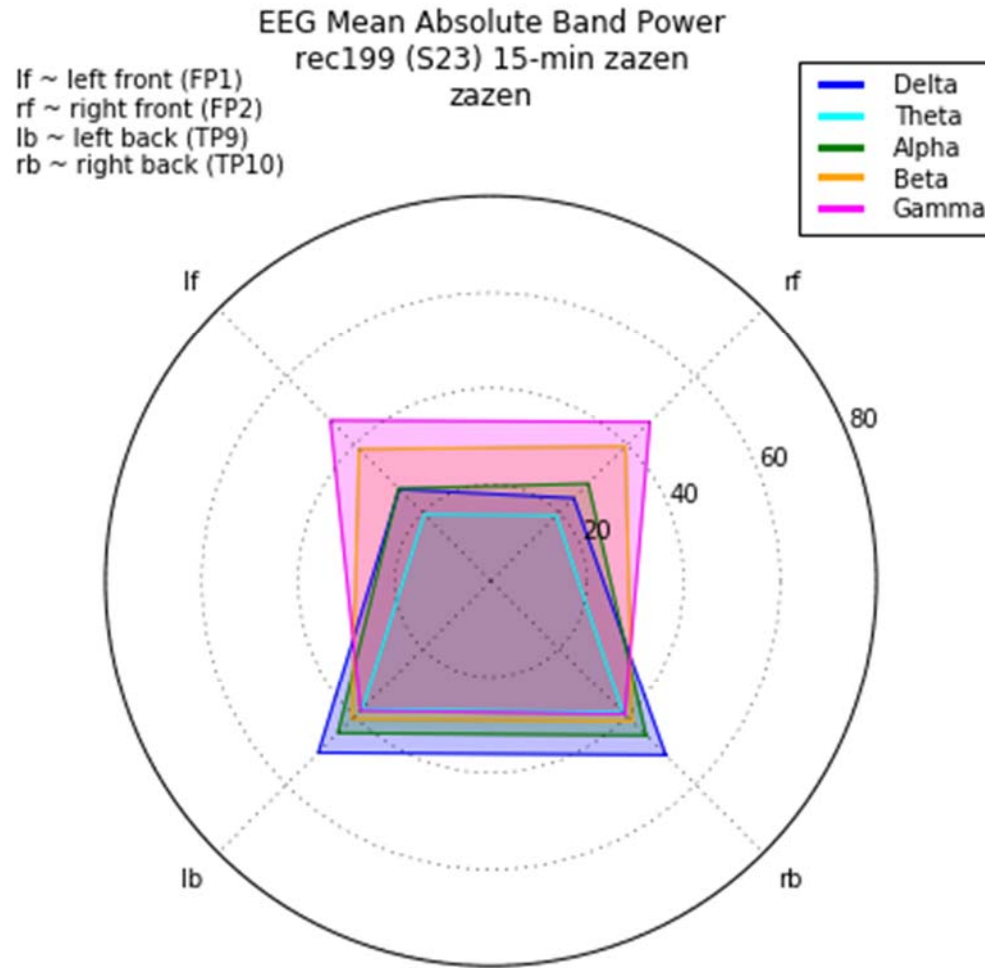

Meditation after Sesshin by S23

Radar chart of Mean Absolute Band Power

Power Spectral Density vs. Frequency

Spectrogram of Frequency vs. Time