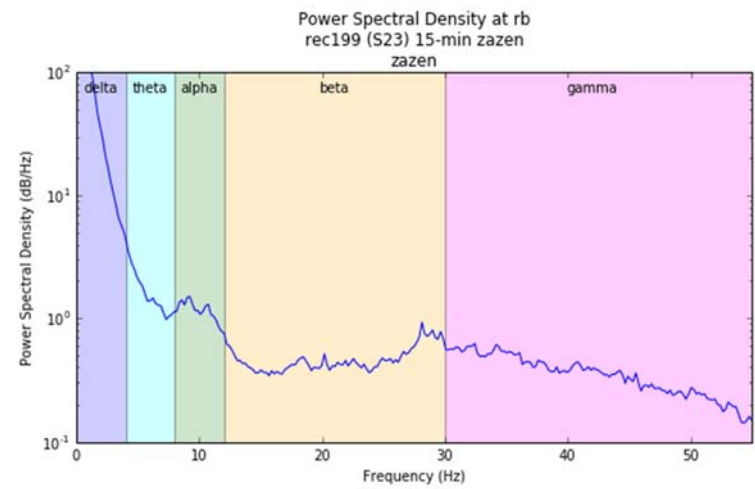

Meditation after Sesshin by S23

Radar chart of Mean Absolute Band Power

Power Spectral Density vs. Frequency

Spectrogram of Frequency vs. Time