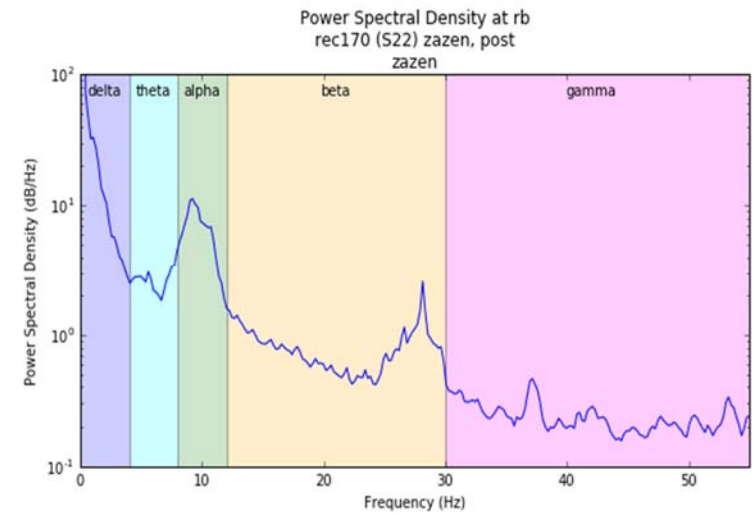

# Meditation by S22

Radar chart of Mean Absolute Band Power

# Power Spectral Density vs. Frequency

## Spectrogram of Frequency vs. Time