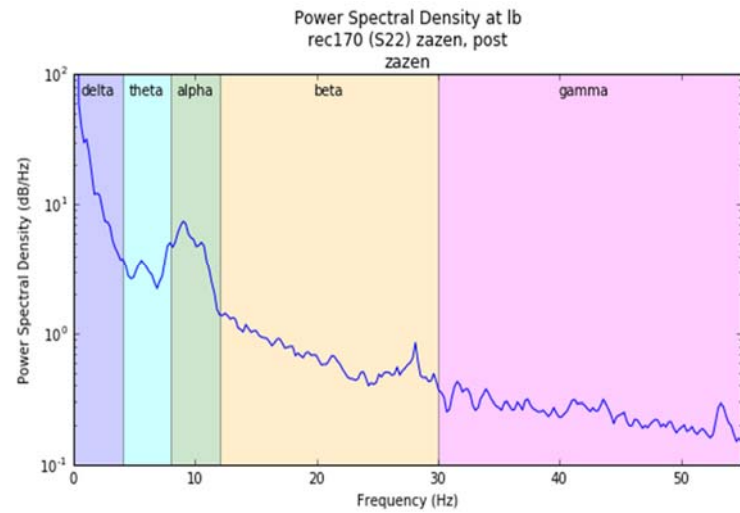

# Meditation by S22

Radar chart of Mean Absolute Band Power

# Power Spectral Density vs. Frequency

## Spectrogram of Frequency vs. Time