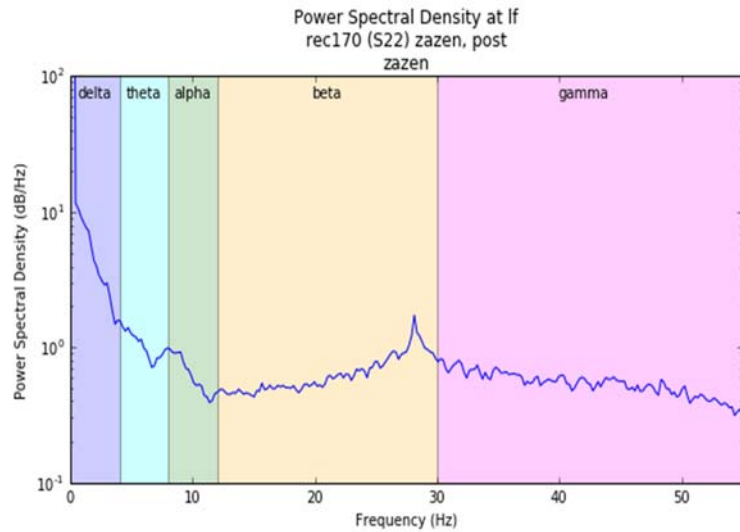

# Meditation by S22

Radar chart of Mean Absolute Band Power

# Power Spectral Density vs. Frequency

## Spectrogram of Frequency vs. Time