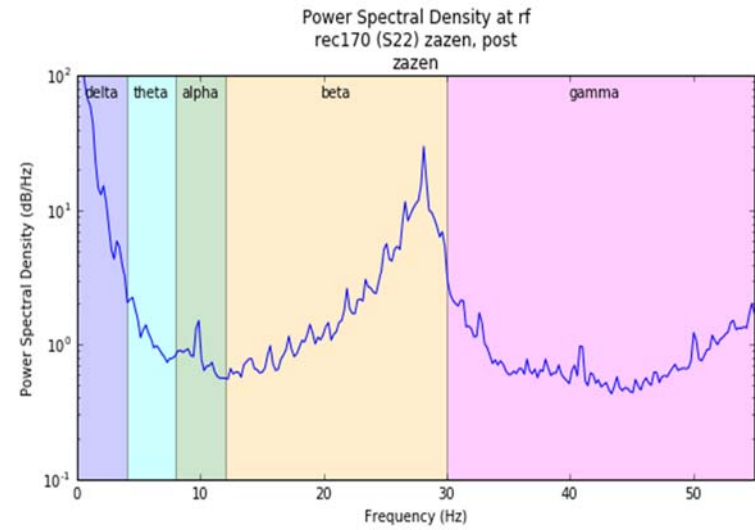

# Meditation by S22

Radar chart of Mean Absolute Band Power

# Power Spectral Density vs. Frequency

## Spectrogram of Frequency vs. Time