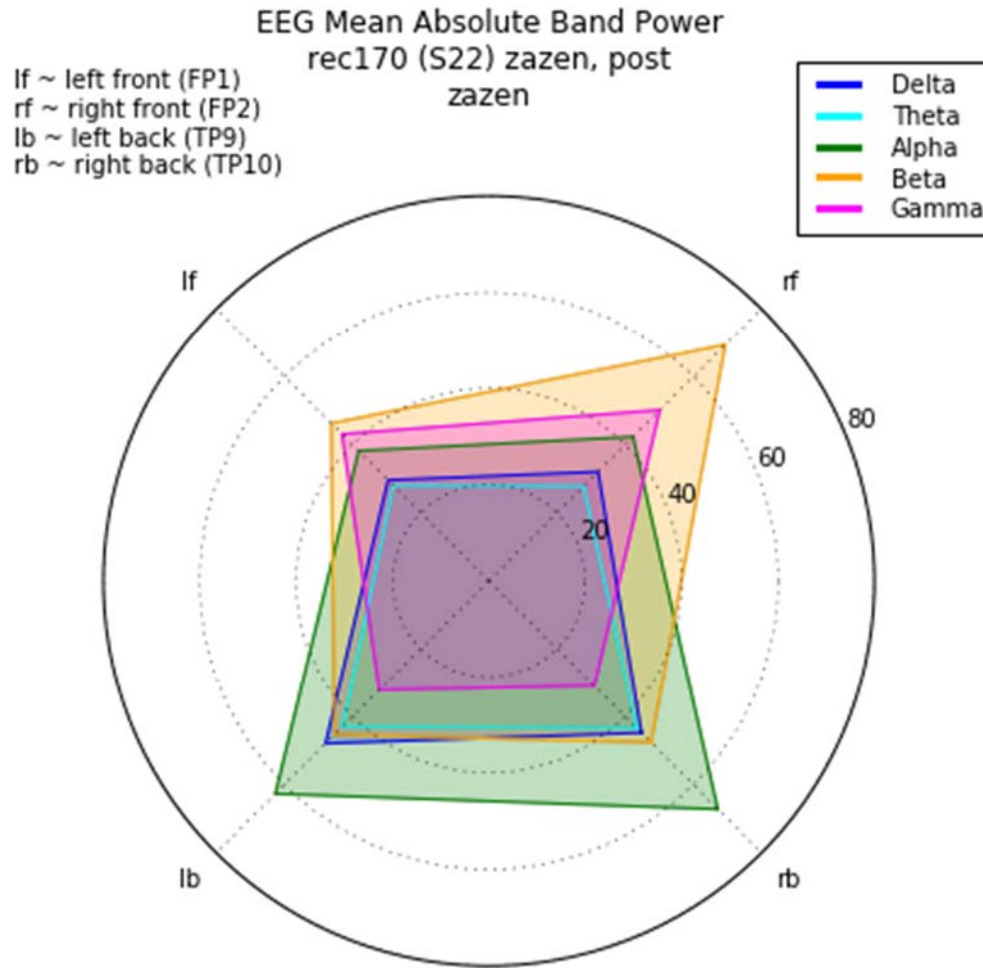

# Meditation by S22

Radar chart of Mean Absolute Band Power

# Power Spectral Density vs. Frequency

## Spectrogram of Frequency vs. Time