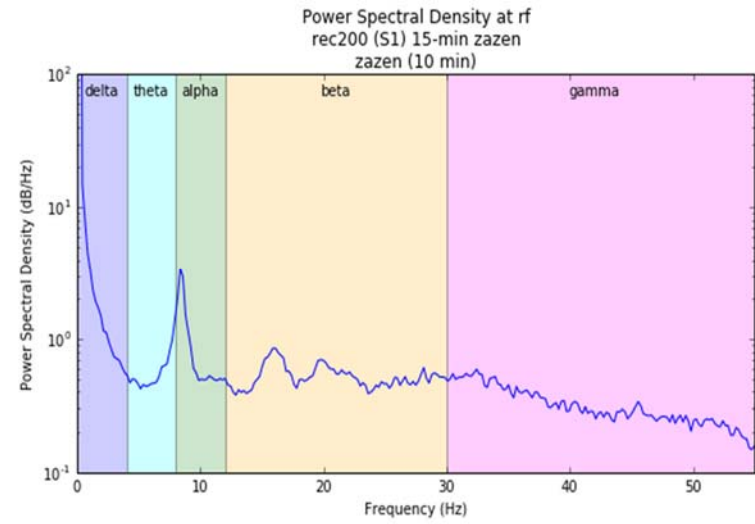

Meditation after Sesshin by S1

Radar chart of Mean Absolute Band Power

Power Spectral Density vs. Frequency

Spectrogram of Frequency vs. Time