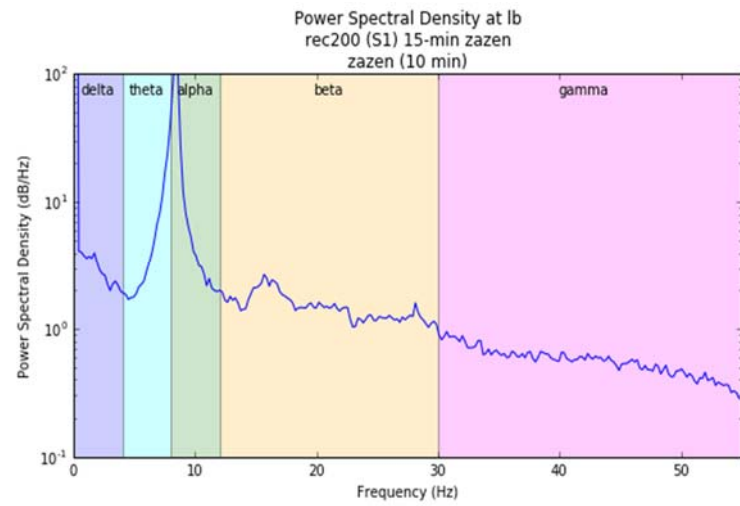

Meditation after Sesshin by S1

Radar chart of Mean Absolute Band Power

Power Spectral Density vs. Frequency

Spectrogram of Frequency vs. Time