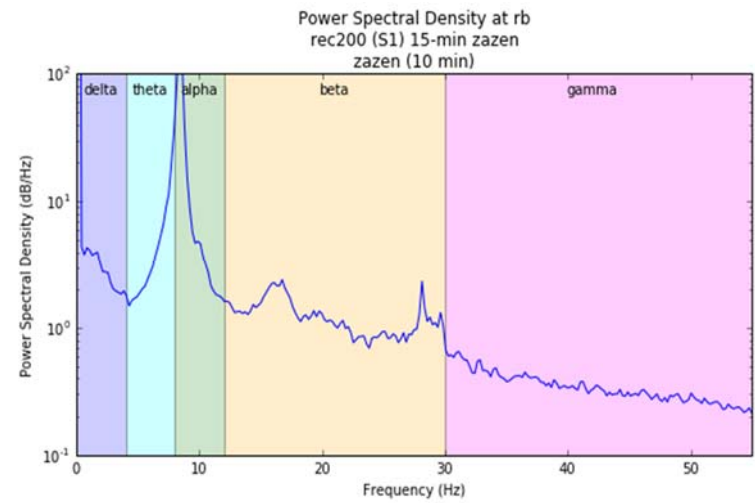

Meditation after Sesshin by S1

Radar chart of Mean Absolute Band Power

Power Spectral Density vs. Frequency

Spectrogram of Frequency vs. Time