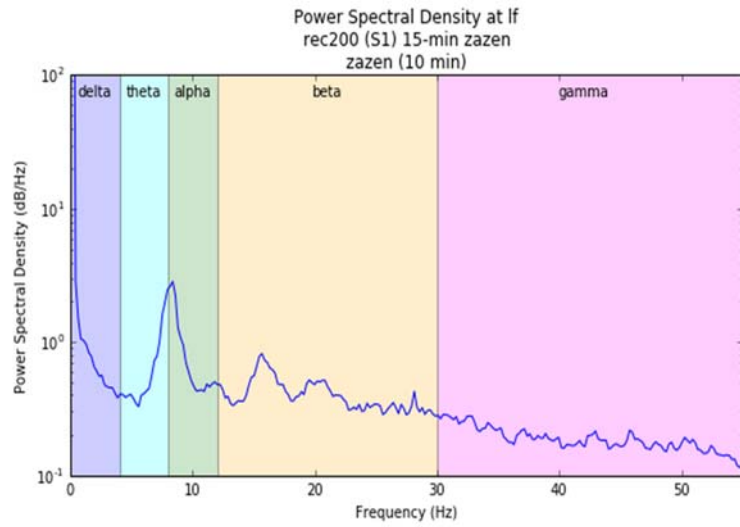

Meditation after Sesshin by S1

Radar chart of Mean Absolute Band Power

Power Spectral Density vs. Frequency

Spectrogram of Frequency vs. Time