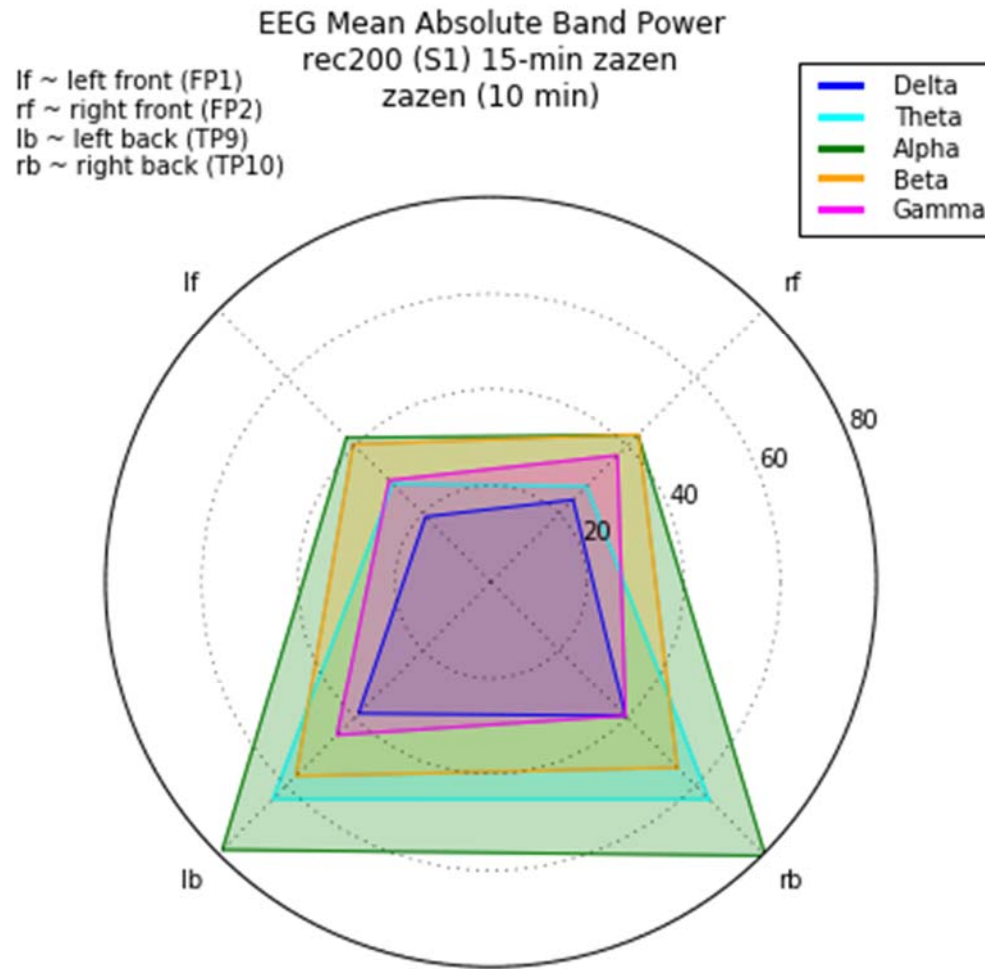

Meditation after Sesshin by S1

Radar chart of Mean Absolute Band Power

Power Spectral Density vs. Frequency

Spectrogram of Frequency vs. Time